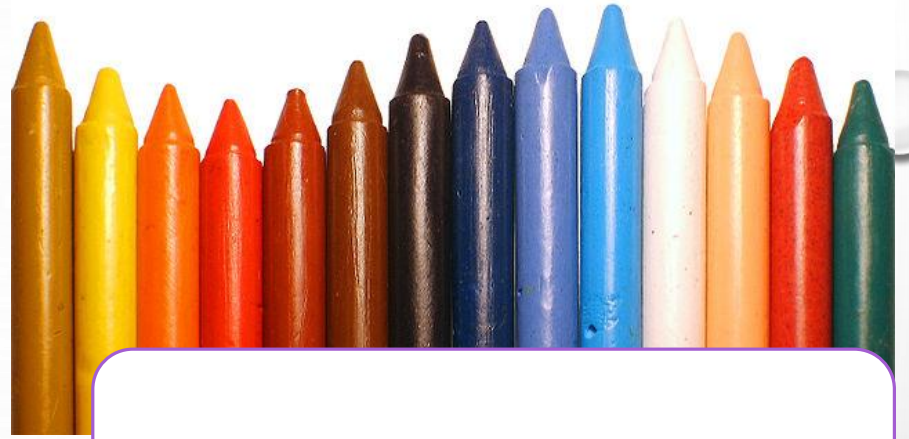

pencil

COLORED PENCILS

CRAYON

watercolor

CLAUDE MONET WATER LILIES

CLAUDE MONET WATER LILIES

Starry Night Over the Rhone

VanGogh

KEELUNG

CINDY LIAO

KEELUNG

樓 大 港 海

基隆艦

pencil

watercolor

The background of the slide is a light gray gradient with several realistic water droplets of various sizes scattered across it, primarily concentrated in the top-left and bottom-right corners.