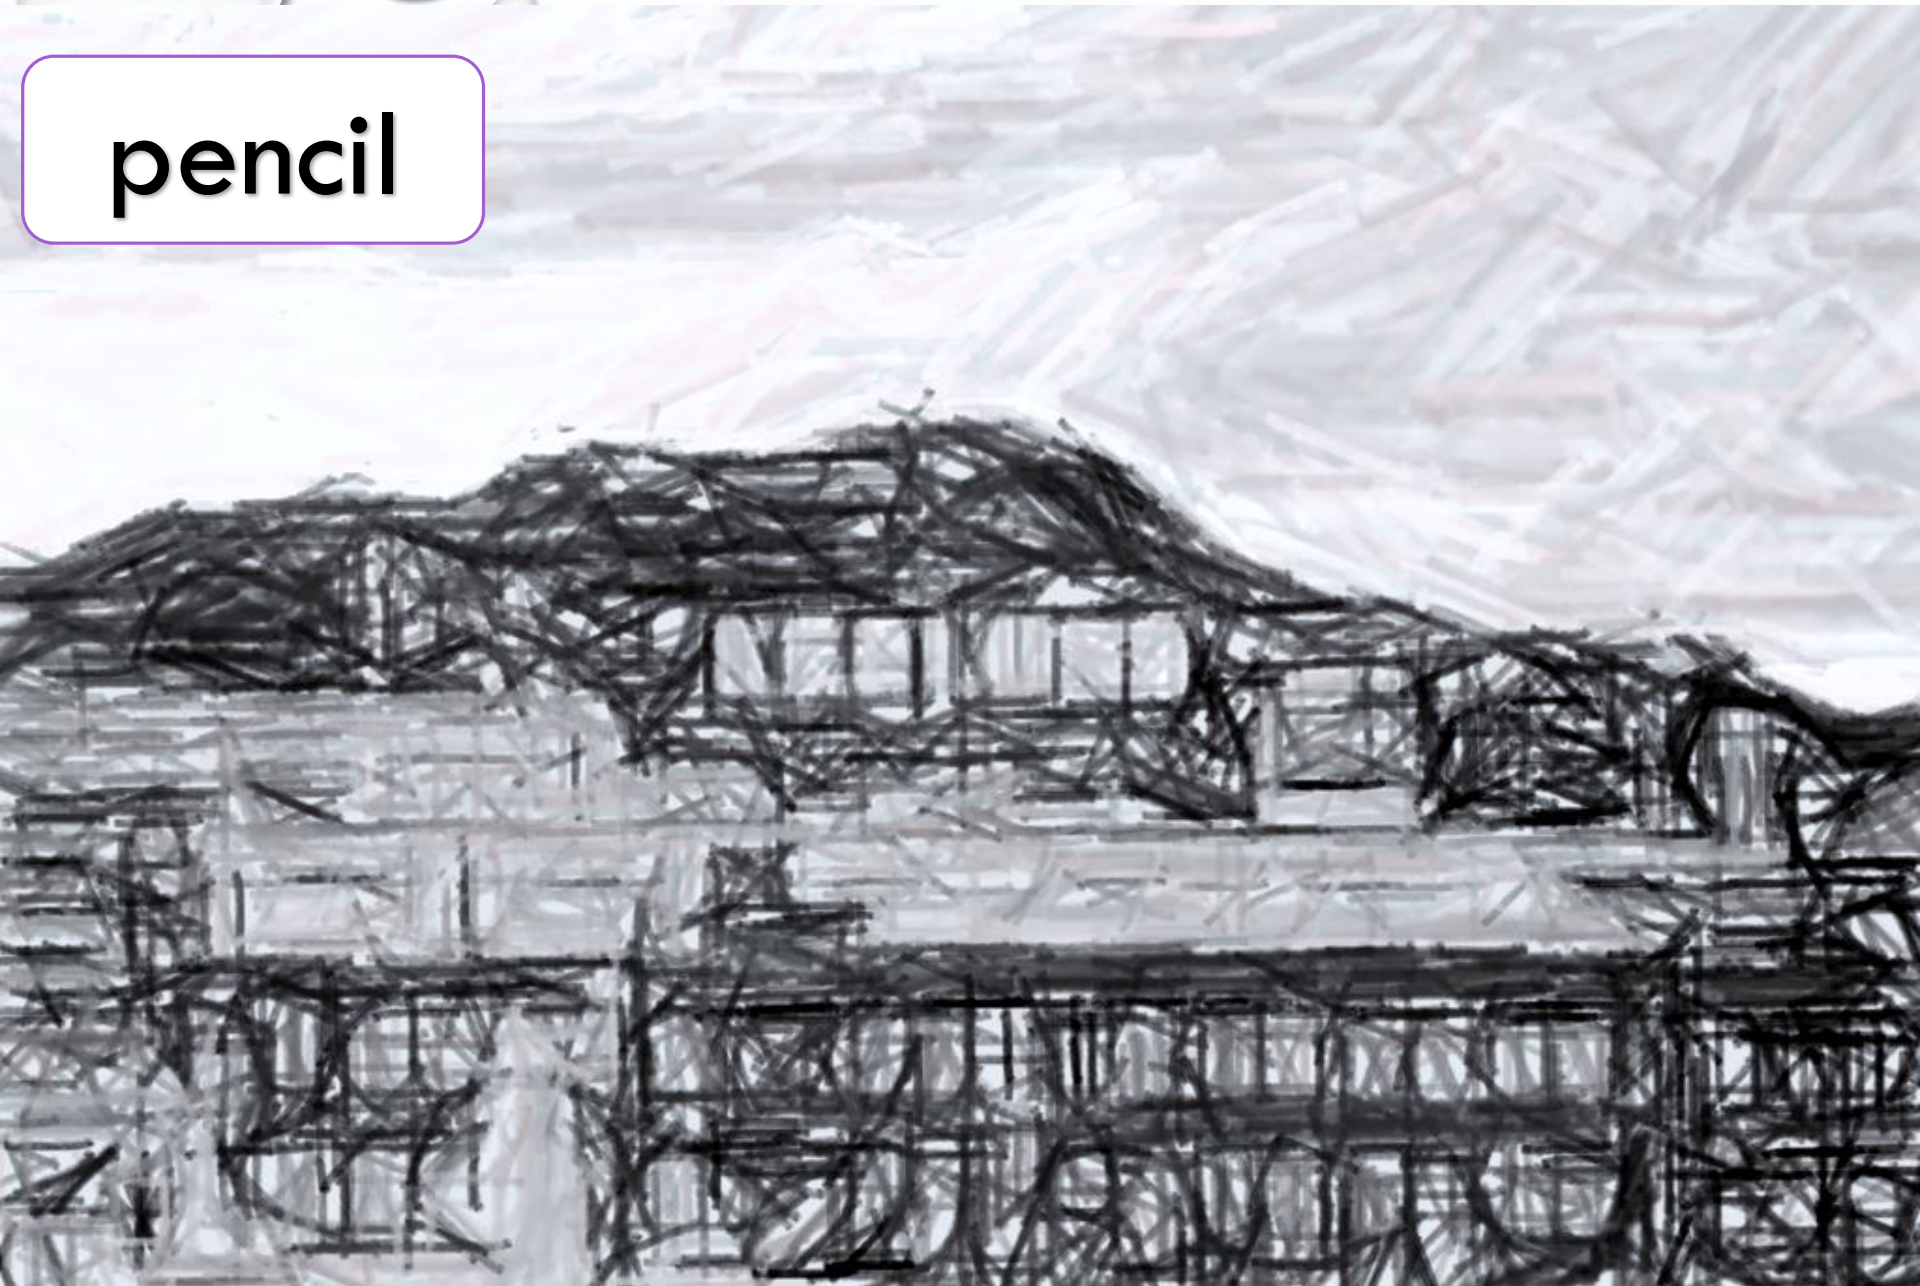

KEELUNG

CINDY LIAO

KEELUNG

樓 大 港 海

基隆艦

pencil

watercolor

The background of the slide is a light gray gradient with several realistic water droplets of various sizes scattered across it, primarily concentrated in the top-left and bottom-right corners.