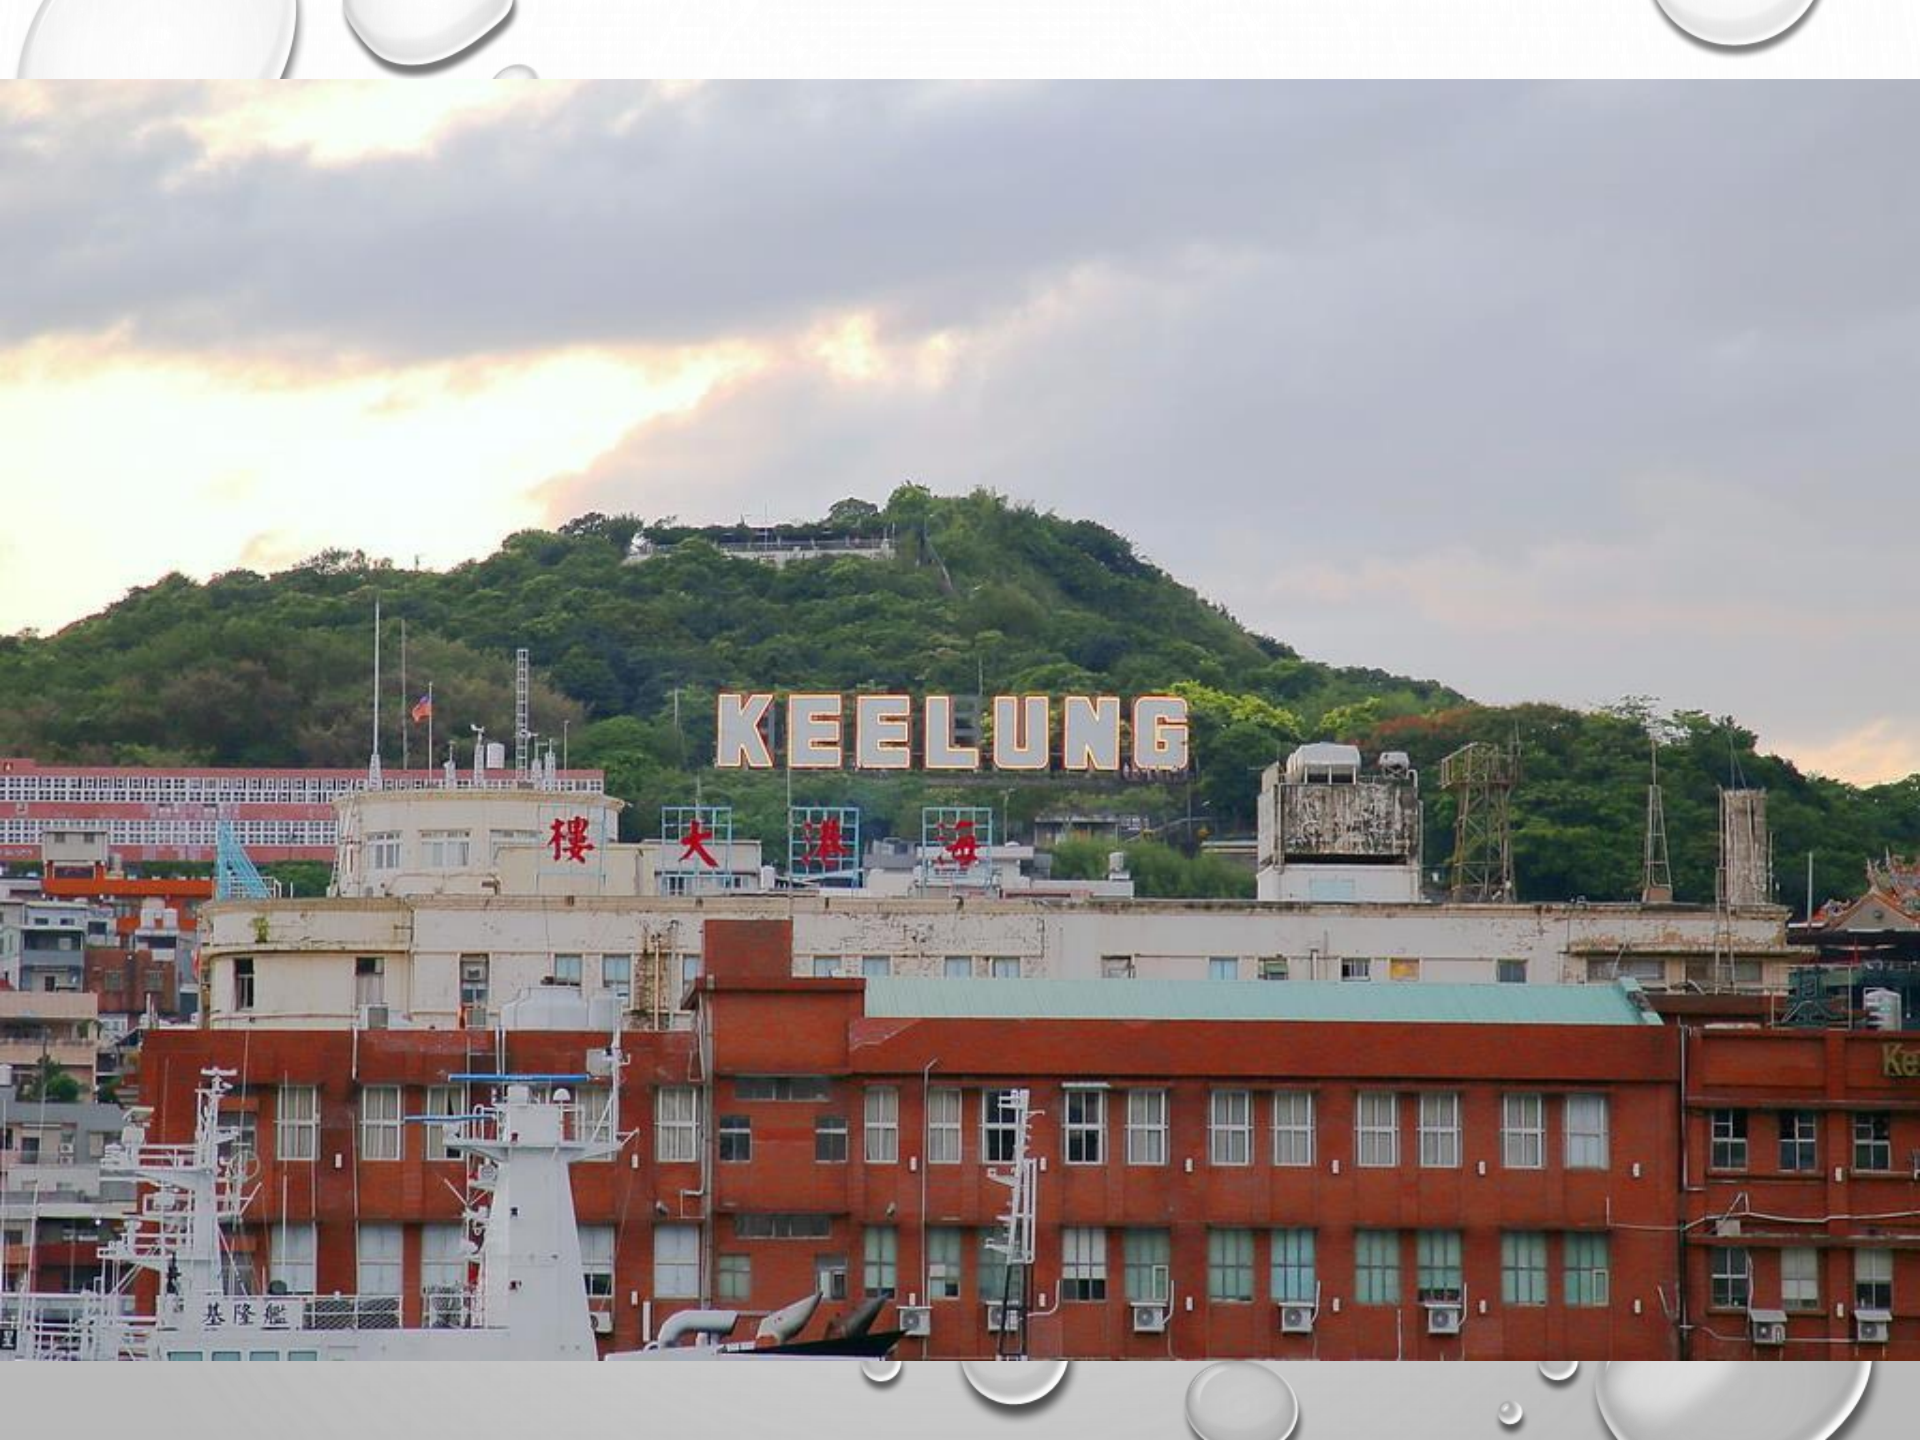

KEELUNG

CINDY LIAO

KEELUNG

樓 大 港 海

基隆艦

pencil

watercolor

The background of the slide is a light gray gradient with several realistic water droplets of various sizes scattered across it, primarily concentrated in the top-left and bottom-right corners.