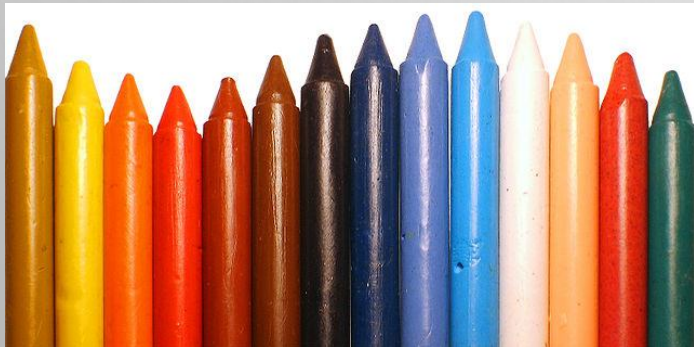

pencil

COLORED PENCILS

CRAYON

watercolor

CLAUDE MONET WATER LILIES

CLAUDE MONET WATER LILIES

Starry Night Over the Rhone

VanGogh

KEELUNG

CINDY LIAO

KEELUNG

樓 大 港 海

基隆艦

pencil

watercolor

The background of the slide is a light gray gradient with several realistic water droplets of various sizes scattered across it, primarily concentrated in the top-left and bottom-right corners.